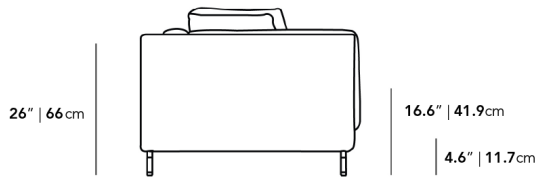

### Details

- Kiln-dried hardwood frame with doweled joints and reinforced corner blocks
  - Soft-padded frame made with polyurethane foam wrapped in polyester fiber
  - 8 gauge sinuous spring construction
  - 3 layer high-density foam cushioning topped with premium 100% goose feathers
  - Includes 3 throw cushions
  - Cushions feature zipper attachment
  - Soft Feel (Learn more about our sofa firmness here.)
  - Legs require light assembly
- Please ensure to measure your entrances, elevators, hallways, and the location where you plan on putting the furniture to make sure the product will easily fit through.
- Shipping dimensions: 95.7" x 43.75" x 25" (W x D x H)

### Dimensions

93 in x 39.5 in x 26 in (Width x Depth x Height)  
All measurements are approximations.

93" | 236.2cm

26" | 66cm

16.6" | 41.9cm

4.6" | 11.7cm

39.5" | 100.3cm

29.5" | 75cm