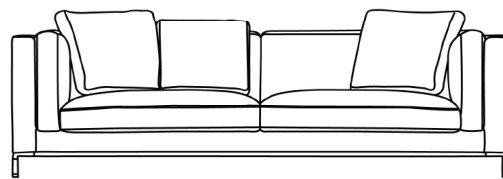

## Nico Sofa

Nico's tailored yet pillowy form is the quintessence of luxury and a favorite in European design. Polished stainless steel framing gives a modern upgrade to the classic style. Enjoy the sumptuous all-around cushioning filled with three layers of high-density foam and topped with premium goose feathers. The plush, rounded form is a striking contrast to the square frame and industrial flair. Complete your sofa with your choice of custom upholstery.

### Details

- Kiln-dried hardwood frame with doweled joints and reinforced corner blocks
  - Soft-padded frame made with polyurethane foam wrapped in polyester fiber
  - 8 gauge sinuous spring construction
  - 3 layer high-density foam cushioning topped with premium 100% goose feathers
  - Includes 3 throw cushions
  - Cushions feature zipper attachment
  - Soft Feel (Learn more about our sofa firmness here.)
  - Legs require light assembly
- Please ensure to measure your entrances, elevators, hallways, and the location where you plan on putting the furniture to make sure the product will easily fit through.
- Shipping dimensions: 95.7" x 43.75" x 25" (W x D x H)

### Dimensions

93 in x 39.5 in x 26 in (Width x Depth x Height)  
All measurements are approximations.

93" | 236.2cm

26" | 66cm

16.6" | 41.9cm

4.6" | 11.7cm

39.5" | 100.3cm

29.5" | 75cm