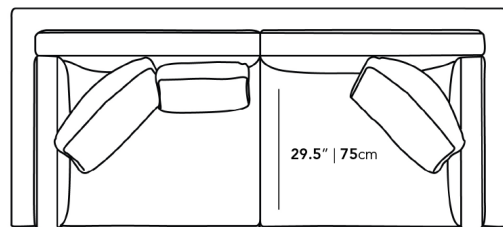

### Details

- Kiln-dried hardwood frame with doweled joints and reinforced corner blocks
  - Soft-padded frame made with polyurethane foam wrapped in polyester fiber
  - 8 gauge sinuous spring construction
  - 3 layer high-density foam cushioning topped with premium 100% goose feathers
  - Includes 3 throw cushions
  - Cushions feature zipper attachment
  - Soft Feel (Learn more about our sofa firmness here.)
  - Legs require light assembly
- Please ensure to measure your entrances, elevators, hallways, and the location where you plan on putting the furniture to make sure the product will easily fit through.
- Shipping dimensions: 95.7" x 43.75" x 25" (W x D x H)

### Dimensions

93 in x 39.5 in x 26 in (Width x Depth x Height)  
All measurements are approximations.

93" | 236.2cm

26" | 66cm

16.6" | 41.9cm

4.6" | 11.7cm

39.5" | 100.3cm

29.5" | 75cm