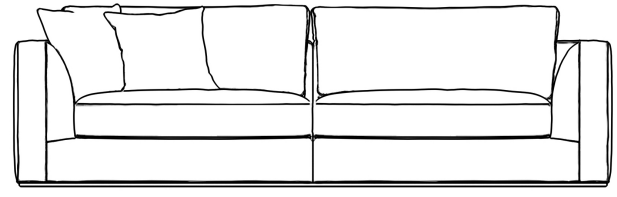

## Milo Sofa

Milo™'s subtle curves of the padded armrests add visual elegance while delivering plush and stable support for the spacious seating. Much like the grandeur of Italian design, Milo is especially suited for large luxury spaces with more width than the average sofa, providing an overall grander feel for your home. Milo is a full modular design, with add-on pieces such as an ottoman and middle section that can be seen on the Milo Modular Sectional page. Enjoy our preset configuration or customize your own design by purchasing pieces separately.

### Dimensions

94.4 in x 39.4 in x 31.5 in (Width x Depth x Height)

Seat Height: 17.7 in

Seat Depth: 25.2 in

Arm Height: 25 in

All measurements are approximations.

94.4" | 240cm

31.5" | 80cm

25" | 63.5cm

17.7" | 45cm

39.4" | 100cm

25.2" | 64cm

47.2" | 120cm