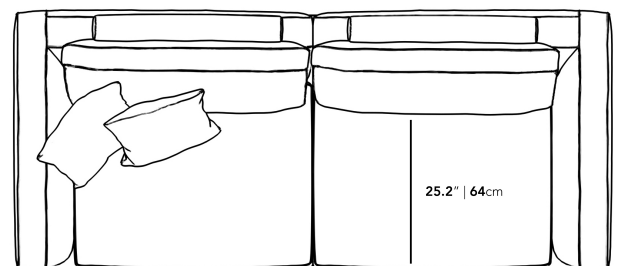

## Milo Sofa

Milo™'s subtle curves of the padded armrests add visual elegance while delivering plush and stable support for the spacious seating. Much like the grandeur of Italian design, Milo is especially suited for large luxury spaces with more width than the average sofa, providing an overall grander feel for your home. Milo is a full modular design, with add-on pieces such as an ottoman and middle section that can be seen on the Milo Modular Sectional page. Enjoy our preset configuration or customize your own design by purchasing pieces separately.

### Dimensions

94.4 in x 39.4 in x 31.5 in (Width x Depth x Height)

Seat Height: 17.7 in

Seat Depth: 25.2 in

Arm Height: 25 in

All measurements are approximations.

94.4" | 240cm

31.5" | 80cm

25" | 63.5cm

17.7" | 45cm

39.4" | 100cm

25.2" | 64cm

47.2" | 120cm