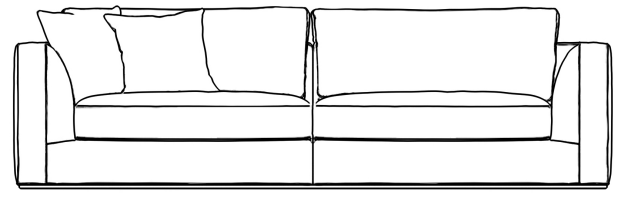

## Milo Sofa

Milo™'s subtle curves of the padded armrests add visual elegance while delivering plush and stable support for the spacious seating. Much like the grandeur of Italian design, Milo is especially suited for large luxury spaces with more width than the average sofa, providing an overall grander feel for your home. Milo is a full modular design, with add-on pieces such as an ottoman and middle section that can be seen on the Milo Modular Sectional page. Enjoy our preset configuration or customize your own design by purchasing pieces separately.

### Dimensions

94.4 in x 39.4 in x 31.5 in (Width x Depth x Height)

Seat Height: 17.7 in

Seat Depth: 25.2 in

Arm Height: 25 in

All measurements are approximations.

94.4" | 240cm

31.5" | 80cm

25" | 63.5cm

17.7" | 45cm

39.4" | 100cm

25.2" | 64cm

47.2" | 120cm