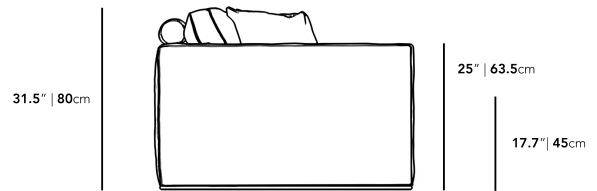

### Dimensions

94.4 in x 39.4 in x 31.5 in (Width x Depth x Height)

Seat Height: 17.7 in

Seat Depth: 25.2 in

Arm Height: 25 in

All measurements are approximations.

94.4" | 240cm

31.5" | 80cm

25" | 63.5cm

17.7" | 45cm

39.4" | 100cm

25.2" | 64cm

47.2" | 120cm