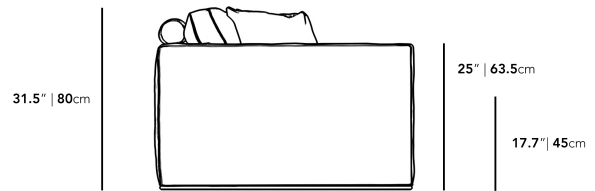

### Dimensions

94.4 in x 39.4 in x 31.5 in (Width x Depth x Height)

Seat Height: 17.7 in

Seat Depth: 25.2 in

Arm Height: 25 in

All measurements are approximations.

94.4" | 240cm

31.5" | 80cm

25" | 63.5cm

17.7" | 45cm

39.4" | 100cm

25.2" | 64cm

47.2" | 120cm