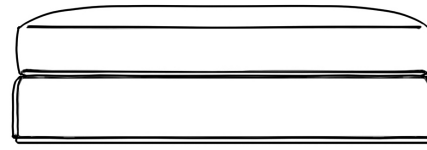

Rove Concepts

Milo 1-Seater - Ottoman

The sleek and flat profile of the Milo Modular Sectional marries sophisticated style with casual comfort. Milo™s subtle curves add visual elegance while delivering plush and stable support for the spacious seating. Milo is a modular design that can be customized to a configuration that fits your unique space. Much like the grandeur of Italian design, Milo is especially suited for large luxury spaces as each sectional piece is formed with more width than the average sofa, providing an overall grander feel for your home. Enjoy our preset configuration or customize your own design by purchasing pieces separately.

[See the entire Milo Collection here.](#)

[Learn more about the Milo design here.](#)

Details

- Kiln-dried hardwood frame with doweled joints and reinforced corner blocks
- Soft-padded frame made with polyurethane foam wrapped in polyester fiber
- 8 gauge sinuous spring construction
- 3 layer high-density foam cushioning topped with premium 100% goose feathers
- Round, low profile solid stainless steel legs
- Cushions not included
- This is a custom modular configuration piece sold individually
- Medium Feel (Learn more about our sofa firmness here.)
- Legs require light assembly

Dimensions

47.2 in x 39.3 in x 17.7 in (Width x Depth x Height)
All measurements are approximations.

47.2" | 120cm

17.7" | 45cm

39.3" | 100cm