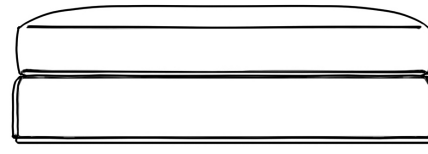

## Milo 1-Seater - Ottoman

The sleek and flat profile of the Milo Modular Sectional marries sophisticated style with casual comfort. Milo™s subtle curves add visual elegance while delivering plush and stable support for the spacious seating. Milo is a modular design that can be customized to a configuration that fits your unique space. Much like the grandeur of Italian design, Milo is especially suited for large luxury spaces as each sectional piece is formed with more width than the average sofa, providing an overall grander feel for your home. Enjoy our preset configuration or customize your own design by purchasing pieces separately.

### Dimensions

47.2 in x 39.3 in x 17.7 in (Width x Depth x Height)  
All measurements are approximations.

47.2" | 120cm

17.7" | 45cm

39.3" | 100cm