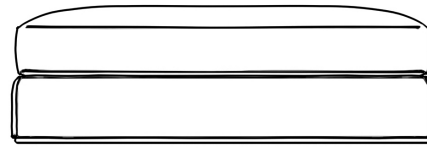

Rove Concepts

Milo 1-Seater - Ottoman

The sleek and flat profile of the Milo Modular Sectional marries sophisticated style with casual comfort. Milo™s subtle curves add visual elegance while delivering plush and stable support for the spacious seating. Milo is a modular design that can be customized to a configuration that fits your unique space. Much like the grandeur of Italian design, Milo is especially suited for large luxury spaces as each sectional piece is formed with more width than the average sofa, providing an overall grander feel for your home. Enjoy our preset configuration or customize your own design by purchasing pieces separately.

[See the entire Milo Collection here.](#)

[Learn more about the Milo design here.](#)

Details

- Kiln-dried hardwood frame with doweled joints and reinforced corner blocks
- Soft-padded frame made with polyurethane foam wrapped in polyester fiber
- 8 gauge sinuous spring construction
- 3 layer high-density foam cushioning topped with premium 100% goose feathers
- Round, low profile solid stainless steel legs
- Cushions not included
- This is a custom modular configuration piece sold individually
- Medium Feel (Learn more about our sofa firmness here.)
- Legs require light assembly

Dimensions

47.2 in x 39.3 in x 17.7 in (Width x Depth x Height)
All measurements are approximations.

47.2" | 120cm

17.7" | 45cm

39.3" | 100cm