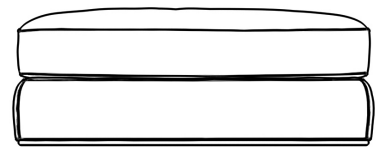

Rove Concepts

Milo 1-Seater - Ottoman

The sleek and flat profile of the Milo Modular Sectional marries sophisticated style with casual comfort. Milo™s subtle curves add visual elegance while delivering plush and stable support for the spacious seating. Milo is a modular design that can be customized to a configuration that fits your unique space. Much like the grandeur of Italian design, Milo is especially suited for large luxury spaces as each sectional piece is formed with more width than the average sofa, providing an overall grander feel for your home. Enjoy our preset configuration or customize your own design by purchasing pieces separately.

[See the entire Milo Collection here.](#)

[Learn more about the Milo design here.](#)

Details

- Kiln-dried hardwood frame with doweled joints and reinforced corner blocks
- Soft-padded frame made with polyurethane foam wrapped in polyester fiber
- 8 gauge sinuous spring construction
- 3 layer high-density foam cushioning topped with premium 100% goose feathers
- Round, low profile solid stainless steel legs
- Cushions not included
- This is a custom modular configuration piece sold individually
- Medium Feel (Learn more about our sofa firmness here.)
- Legs require light assembly

Dimensions

47.2 in x 39.3 in x 17.7 in (Width x Depth x Height)
All measurements are approximations.

47.2" | 120cm

17.7" | 45cm

39.3" | 100cm