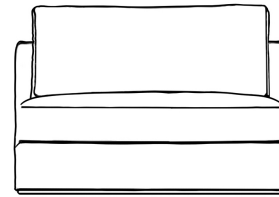

## Milo 1-Seater - Armless

The sleek and flat profile of the Milo Modular Sectional marries sophisticated style with casual comfort. Milo™s subtle curves add visual elegance while delivering plush and stable support for the spacious seating. Milo is a modular design that can be customized to a configuration that fits your unique space. Much like the grandeur of Italian design, Milo is especially suited for large luxury spaces as each sectional piece is formed with more width than the average sofa, providing an overall grander feel for your home. Enjoy our preset configuration or speak to a sales representative about designing your own custom configuration.

### Details

- Kiln-dried hardwood frame with doweled joints and reinforced corner blocks
- Soft-padded frame made with polyurethane foam wrapped in polyester fiber
- 8 gauge sinuous spring construction
- 3 layer high-density foam cushioning topped with premium 100% goose feathers
- Round, low profile solid stainless steel legs
- Cushions not included
- This is a custom modular configuration piece sold individually
- Medium Feel (Learn more about our sofa firmness here.)
- Legs require light assembly

### Dimensions

39 in x 39.5 in x 31.5 in (Width x Depth x Height)  
 Seat Height: 17.7 in  
 Seat Depth: 25.5 in  
 All measurements are approximations.

39" | 99cm

31.5" | 80cm

17.7" | 45cm

39.5" | 100.3cm