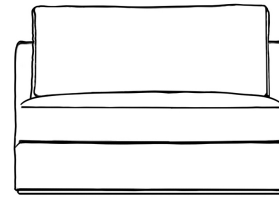

Rove Concepts

Milo 1-Seater - Armless

The sleek and flat profile of the Milo Modular Sectional marries sophisticated style with casual comfort. Milo™s subtle curves add visual elegance while delivering plush and stable support for the spacious seating. Milo is a modular design that can be customized to a configuration that fits your unique space. Much like the grandeur of Italian design, Milo is especially suited for large luxury spaces as each sectional piece is formed with more width than the average sofa, providing an overall grander feel for your home. Enjoy our preset configuration or speak to a sales representative about designing your own custom configuration.

[See the entire Milo Collection here.](#)

[Learn more about the Milo design here.](#)

Details

- Kiln-dried hardwood frame with doweled joints and reinforced corner blocks
- Soft-padded frame made with polyurethane foam wrapped in polyester fiber
- 8 gauge sinuous spring construction
- 3 layer high-density foam cushioning topped with premium 100% goose feathers
- Round, low profile solid stainless steel legs
- Cushions not included
- This is a custom modular configuration piece sold individually
- Soft Feel (Learn more about our sofa firmness here.)
- Legs require light assembly

Dimensions

39 in x 39.5 in x 31.5 in (Width x Depth x Height)
 Seat Height: 17.7 in
 Seat Depth: 25.5 in
 All measurements are approximations.

39" | 99cm

31.5" | 80cm

17.7" | 45cm

39.5" | 100.3cm

25.5" | 64.7cm