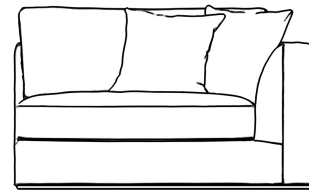

Rove Concepts

Milo 1-Seater - Right Arm

The sleek and flat profile of the Milo Modular Sectional marries sophisticated style with casual comfort. Milo™s subtle curves of the padded armrest add visual elegance while delivering plush and stable support for the spacious seating. Milo is a modular design that can be customized to a configuration that fits your unique space. Much like the grandeur of Italian design, Milo is especially suited for large luxury spaces as each sectional piece is formed with more width than the average sofa, providing an overall grander feel for your home. Enjoy our preset configuration or customize your own design by purchasing pieces separately.

[See the entire Milo Collection here.](#)

[Learn more about the Milo design here.](#)

Details

- Kiln-dried hardwood frame with doweled joints and reinforced corner blocks
- Soft-padded frame made with polyurethane foam wrapped in polyester fiber
- 8 gauge sinuous spring construction
- 3 layer high-density foam cushioning topped with premium 100% goose feathers
- Round, low profile solid stainless steel legs
- Includes 2 throw cushions
- This is a custom modular configuration piece sold individually
- Medium Feel (Learn more about our sofa firmness here.)
- Legs require light assembly

Dimensions

47.2 in x 39.4 in x 31.5 in (Width x Depth x Height)
 Seat Height: 17.7 in
 Seat Depth: 25.2 in
 Arm Height: 25 in
 All measurements are approximations.

47.2" | 120cm

31.5" | 80cm

25" | 63.5cm

17.7" | 45cm