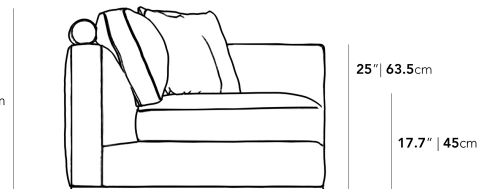

### Dimensions

47.2 in x 39.4 in x 31.5 in (Width x Depth x Height)

Seat Height: 17.7 in

Seat Depth: 25.2 in

Arm Height: 25 in

All measurements are approximations.

47.2" | 120cm

31.5" | 80cm

25" | 63.5cm

17.7" | 45cm

39.4" | 100cm

25.2" | 64cm