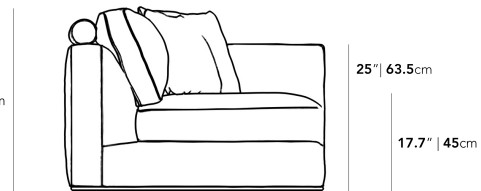

Rove Concepts

Milo 1-Seater - Right Arm

The sleek and flat profile of the Milo Modular Sectional marries sophisticated style with casual comfort. Milo™s subtle curves of the padded armrest add visual elegance while delivering plush and stable support for the spacious seating. Milo is a modular design that can be customized to a configuration that fits your unique space. Much like the grandeur of Italian design, Milo is especially suited for large luxury spaces as each sectional piece is formed with more width than the average sofa, providing an overall grander feel for your home. Enjoy our preset configuration or customize your own design by purchasing pieces separately.

[See the entire Milo Collection here.](#)

[Learn more about the Milo design here.](#)

Details

- Kiln-dried hardwood frame with doweled joints and reinforced corner blocks
- Soft-padded frame made with polyurethane foam wrapped in polyester fiber
- 8 gauge sinuous spring construction
- 3 layer high-density foam cushioning topped with premium 100% goose feathers
- Round, low profile solid stainless steel legs
- Includes 2 throw cushions
- This is a custom modular configuration piece sold individually
- Medium Feel (Learn more about our sofa firmness here.)
- Legs require light assembly

Dimensions

47.2 in x 39.4 in x 31.5 in (Width x Depth x Height)
 Seat Height: 17.7 in
 Seat Depth: 25.2 in
 Arm Height: 25 in
 All measurements are approximations.

47.2" | 120cm

31.5" | 80cm

25" | 63.5cm

17.7" | 45cm

39.4" | 100cm

25.2" | 64cm