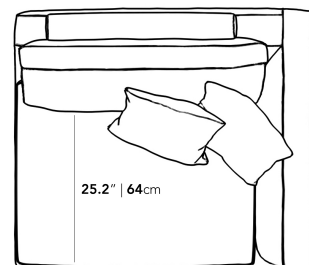

Dimensions

47.2 in x 39.4 in x 31.5 in (Width x Depth x Height)
 Seat Height: 17.7 in
 Seat Depth: 25.2 in
 Arm Height: 25 in
 All measurements are approximations.

47.2" | 120cm

31.5" | 80cm

25" | 63.5cm

17.7" | 45cm

39.4" | 100cm

25.2" | 64cm