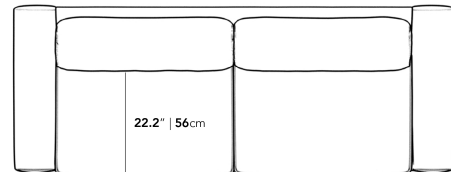

Shipping dimensions: 96" x 40" x 30" (W x D x H)

### Dimensions

95 in x 37 in x 30 in (Width x Depth x Height)

Seat Height: 17 in

Seat Depth: 22.5 in

Arm Height: 21.5 in

All measurements are approximations.

95" | 241.3cm

30" | 76cm

21.6" | 55cm

17" | 43cm

37" | 94cm

22.2" | 56cm