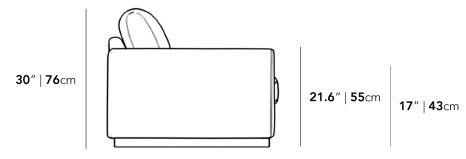

Shipping dimensions: 96" x 40" x 30" (W x D x H)

Dimensions

95 in x 37 in x 30 in (Width x Depth x Height)

Seat Height: 17 in

Seat Depth: 22.5 in

Arm Height: 21.5 in

All measurements are approximations.

95" | 241.3cm

30" | 76cm

21.6" | 55cm

17" | 43cm

37" | 94cm

22.2" | 56cm