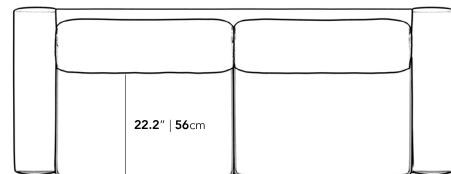

Shipping dimensions: 96" x 40" x 30" (W x D x H)

### Dimensions

95 in x 37 in x 30 in (Width x Depth x Height)

Seat Height: 17 in

Seat Depth: 22.5 in

Arm Height: 21.5 in

All measurements are approximations.

95" | 241.3cm

30" | 76cm

21.6" | 55cm

17" | 43cm

37" | 94cm

22.2" | 56cm