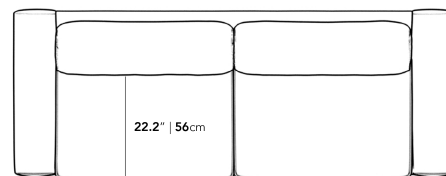

Shipping dimensions: 96" x 40" x 30" (W x D x H)

Dimensions

95 in x 37 in x 30 in (Width x Depth x Height)

Seat Height: 17 in

Seat Depth: 22.5 in

Arm Height: 21.5 in

All measurements are approximations.

95" | 241.3cm

30" | 76cm

21.6" | 55cm

17" | 43cm

37" | 94cm

22.2" | 56cm