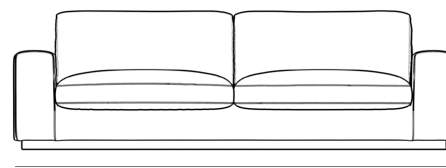

Rove Concepts

Noah Sofa

Exuding stylish form and comfort, Noah is a wide-width and low profile piece inspired by modern and Nordic design. The gorgeous naturally finished hardwood base is a beautiful contrast to the customizable soft fabric upholstery. This base sits fully to the floor and is set back two inches for additional contrast, providing a grander illusion of size and space. The cushions easily seat three people in optimal comfort, with the width of the armrests also offering a functional purpose as a perfect place for resting your favorite drink or a book. Keep it cozy with the Noah Sofa, or go grand with the Noah Sectional.

Shipping dimensions: 96" x 40" x 30" (W x D x H)

Dimensions

95 in x 37 in x 30 in (Width x Depth x Height)

Seat Height: 17 in

Seat Depth: 22.5 in

Arm Height: 21.5 in

All measurements are approximations.

95" | 241.3cm

30" | 76cm

21.6" | 55cm

17" | 43cm

37" | 94cm

22.2" | 56cm