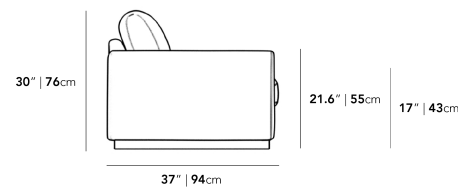

Shipping dimensions: 96" x 40" x 30" (W x D x H)

Dimensions

95 in x 37 in x 30 in (Width x Depth x Height)

Seat Height: 17 in

Seat Depth: 22.5 in

Arm Height: 21.5 in

All measurements are approximations.

95" | 241.3cm

30" | 76cm

21.6" | 55cm

17" | 43cm

37" | 94cm

22.2" | 56cm