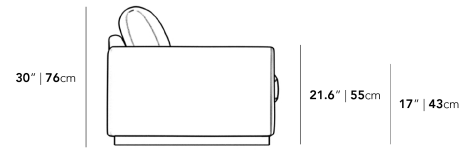

Shipping dimensions: 96" x 40" x 30" (W x D x H)

### Dimensions

95 in x 37 in x 30 in (Width x Depth x Height)

Seat Height: 17 in

Seat Depth: 22.5 in

Arm Height: 21.5 in

All measurements are approximations.

95" | 241.3cm

30" | 76cm

21.6" | 55cm

17" | 43cm

37" | 94cm

22.2" | 56cm