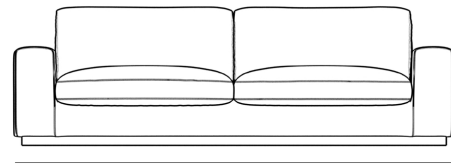

## Noah Sofa

Exuding stylish form and comfort, Noah is a wide-width and low profile piece inspired by modern and Nordic design. The gorgeous naturally finished hardwood base is a beautiful contrast to the customizable soft fabric upholstery. This base sits fully to the floor and is set back two inches for additional contrast, providing a grander illusion of size and space. The cushions easily seat three people in optimal comfort, with the width of the armrests also offering a functional purpose as a perfect place for resting your favorite drink or a book. Keep it cozy with the Noah Sofa, or go grand with the Noah Sectional.

Shipping dimensions: 96" x 40" x 30" (W x D x H)

### Dimensions

95 in x 37 in x 30 in (Width x Depth x Height)

Seat Height: 17 in

Seat Depth: 22.5 in

Arm Height: 21.5 in

All measurements are approximations.

95" | 241.3cm

30" | 76cm

21.6" | 55cm

17" | 43cm

37" | 94cm

22.2" | 56cm