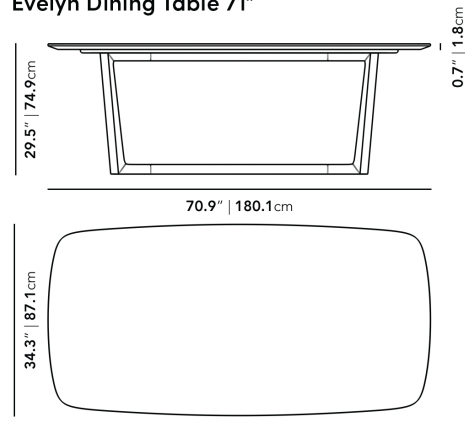

[Shop the Elaine Dining Table here.](#)

[For an in-between size, shop the Eleanor Dining Table here.](#)

Details

- Choice of ceramic or marble top finished with natural wax and polished
- Solid ash wood legs
- Painted walnut finish
- This product will be shipped in a wooden crate, tools are recommended for unboxing

Dimensions

70.9 in x 34.3 in x 29.5 in (Width x Depth x Height)
All measurements are approximations.

[Assembly Instructions](#)
[Download](#)

Evelyn Dining Table 71"

Evelyn Dining Table 95"