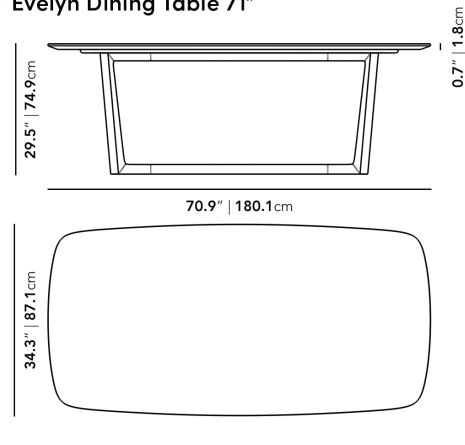

Evelyn Dining Table 71"