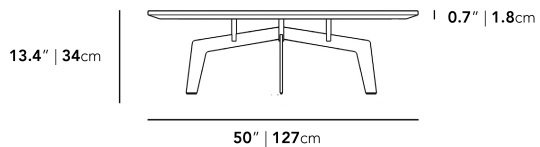

### Details

- Choice of white or black ceramic top
- Black metal legs
- Light assembly required
- This product will be shipped in a wooden crate, tools are recommended for unboxing

### Dimensions

39.4 in x 39.4 in x 13.4 in (Width x Depth x Height)  
All measurements are approximations.

39.4" | 100cm

50" | 127cm