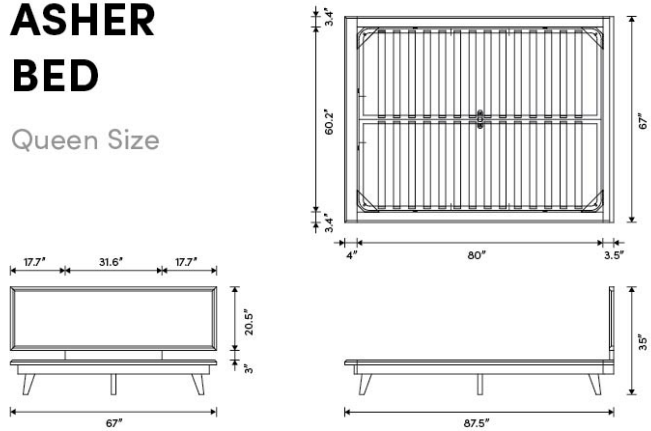

Rove Concepts

Asher Bed

Asher's seamless joinery and beautiful walnut or ash veneer are inspired by the design of traditional teak Danish mid-century masterpieces. Carefully crafted and delicately sculpted, the frame is beveled with 45-degree edges that fall towards the center, encapsulating the security of the headboard. At the base, which sits wide above slim tapered solid wood legs, the complementary edges gently slope outwards, gradually bringing you down into deeper, dramatic slumber. The Asher Bed is available in King or Queen and is part of a five-piece set that completes the classic mid-century modern dream.

Details

- Smooth American walnut veneer or ash veneer
- California Phase 2 Compliant MDF
- Standard quality framing is secured with strong metal brackets
- European flexible slat system included
- Legs are made from solid American walnut or ash
- Approximately 1.5 inch mattress inset
- Assembly required

*Mattress shown in images is 9" thick

Dimensions

67 in x 87.5 in x 35 in (Width x Depth x Height)
All measurements are approximations.

Assembly Instructions
[Download](#)

ASHER BED

Queen Size

King Size