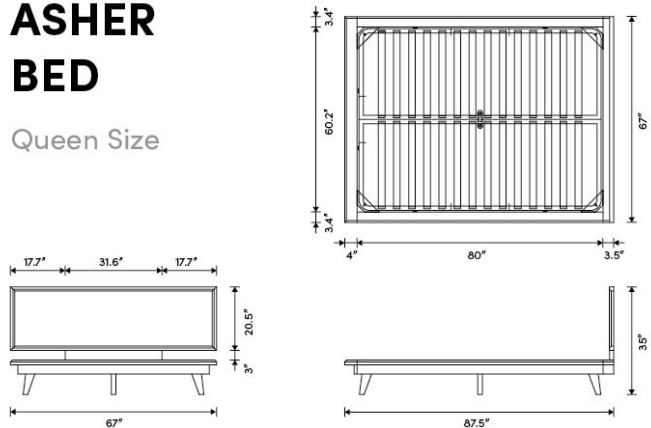

Rove Concepts

Asher Bed

Asher's seamless joinery and beautiful walnut or ash veneer are inspired by the design of traditional teak Danish mid-century masterpieces. Carefully crafted and delicately sculpted, the frame is beveled with 45-degree edges that fall towards the center, encapsulating the security of the headboard. At the base, which sits wide above slim tapered solid wood legs, the complementary edges gently slope outwards, gradually bringing you down into deeper, dramatic slumber. The Asher Bed is available in King or Queen and is part of a five-piece set that completes the classic mid-century modern dream.

Details

- Smooth American walnut veneer or ash veneer
- California Phase 2 Compliant MDF
- Standard quality framing is secured with strong metal brackets
- European flexible slat system included
- Legs are made from solid American walnut or ash
- Approximately 1.5 inch mattress inset
- Assembly required

*Mattress shown in images is 9" thick

Dimensions

67 in x 87.5 in x 35 in (Width x Depth x Height)
All measurements are approximations.

Assembly Instructions
[Download](#)

ASHER BED

Queen Size

King Size