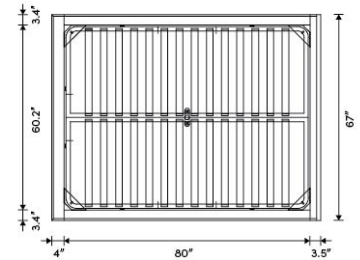

*Mattress shown in images is 9" thick

Dimensions

67 in x 87.5 in x 35 in (Width x Depth x Height)
All measurements are approximations.

Assembly Instructions
[Download](#)

ASHER BED

Queen Size

King Size