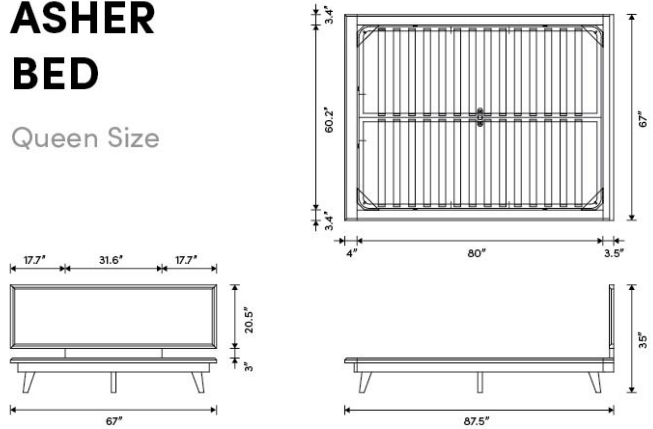

Rove Concepts

Asher Bed

Asher's seamless joinery and beautiful walnut or ash veneer are inspired by the design of traditional teak Danish mid-century masterpieces. Carefully crafted and delicately sculpted, the frame is beveled with 45-degree edges that fall towards the center, encapsulating the security of the headboard. At the base, which sits wide above slim tapered solid wood legs, the complementary edges gently slope outwards, gradually bringing you down into deeper, dramatic slumber. The Asher Bed is available in King or Queen and is part of a five-piece set that completes the classic mid-century modern dream.

Details

- Smooth American walnut veneer or ash veneer
- California Phase 2 Compliant MDF
- Standard quality framing is secured with strong metal brackets
- European flexible slat system included
- Legs are made from solid American walnut or ash
- Approximately 1.5 inch mattress inset
- Assembly required

*Mattress shown in images is 9" thick

Dimensions

67 in x 87.5 in x 35 in (Width x Depth x Height)
All measurements are approximations.

Assembly Instructions
[Download](#)

ASHER BED

Queen Size

King Size