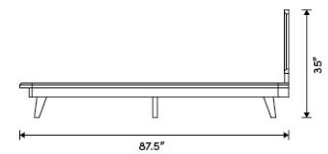

*Mattress shown in images is 9" thick

Dimensions

67 in x 87.5 in x 35 in (Width x Depth x Height)
All measurements are approximations.

Assembly Instructions
[Download](#)

ASHER BED

Queen Size

King Size