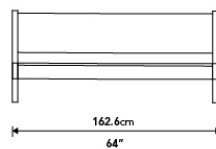

Details

- Smooth American walnut veneer
- California Phase 2 Compliant MDF
- Standard quality framing is secured with strong metal brackets
- European flexible slat system included
- Removable headboard pillows
- Approximately 2 inch mattress inset

Headboard cushion dimensions:

- Queen - 63.4" x 24.4" x 7.9"

- King - 81.5" x 24.4" x 7.9"

- Assembly required

*Mattress shown in images is 10" thick

Dimensions

64 in x 91.4 in x 28 in (Width x Depth x Height)
All measurements are approximations.

[Assembly Instructions](#)
[Download](#)

Queen Size

King Size