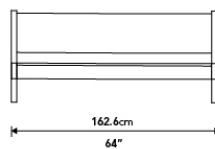

Details

- Smooth American walnut veneer
- California Phase 2 Compliant MDF
- Standard quality framing is secured with strong metal brackets
- European flexible slat system included
- Removable headboard pillows
- Approximately 2 inch mattress inset

Headboard cushion dimensions:

• Queen - 63.4" x 24.4" x 7.9"

• King - 81.5" x 24.4" x 7.9"

- Assembly required

*Mattress shown in images is 10" thick

Dimensions

64 in x 91.4 in x 28 in (Width x Depth x Height)
All measurements are approximations.

[Assembly Instructions](#)
[Download](#)

Queen Size

King Size