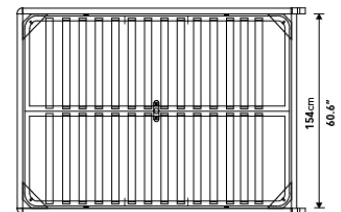

Details

- Smooth American walnut veneer
- California Phase 2 Compliant MDF
- Standard quality framing is secured with strong metal brackets
- European flexible slat system included
- Removable headboard pillows
- Approximately 2 inch mattress inset

Headboard cushion dimensions:

• Queen - 63.4" x 24.4" x 7.9"

• King - 81.5" x 24.4" x 7.9"

- Assembly required

*Mattress shown in images is 10" thick

Dimensions

64 in x 91.4 in x 28 in (Width x Depth x Height)
All measurements are approximations.

[Assembly Instructions](#)
[Download](#)

Queen Size

King Size