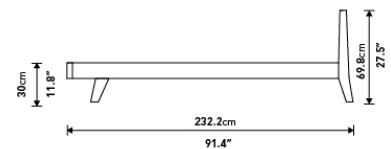

Details

- Smooth American walnut veneer
- California Phase 2 Compliant MDF
- Standard quality framing is secured with strong metal brackets
- European flexible slat system included
- Removable headboard pillows
- Approximately 2 inch mattress inset

Headboard cushion dimensions:

• Queen - 63.4" x 24.4" x 7.9"

• King - 81.5" x 24.4" x 7.9"

- Assembly required

*Mattress shown in images is 10" thick

Dimensions

64 in x 91.4 in x 28 in (Width x Depth x Height)
All measurements are approximations.

[Assembly Instructions](#)
[Download](#)

Queen Size

King Size