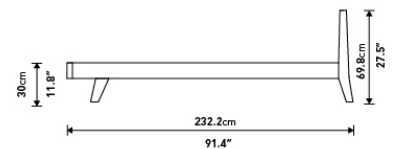

Rove Concepts

Mikkel Bed

Mikkel is a simple and solid Danish design piece made from beautifully polished walnut wood veneer and an upholstered headboard. The minimalist frame is carefully handcrafted with no added width or grandeur than what is needed for your queen or king sized mattress. Finished with a uniquely constructed base that is carved with a meticulous 45 degree angle from solid ash wood, Mikkel is a reliable bed for your most restless nights.

Details

- Smooth American walnut veneer
- California Phase 2 Compliant MDF
- Standard quality framing is secured with strong metal brackets
- European flexible slat system included
- Removable headboard pillows
- Approximately 2 inch mattress inset

Headboard cushion dimensions:

• Queen - 63.4" x 24.4" x 7.9"

• King - 81.5" x 24.4" x 7.9"

- Assembly required

*Mattress shown in images is 10" thick

Dimensions

64 in x 91.4 in x 28 in (Width x Depth x Height)
All measurements are approximations.

[Assembly Instructions](#)
[Download](#)

Queen Size

King Size