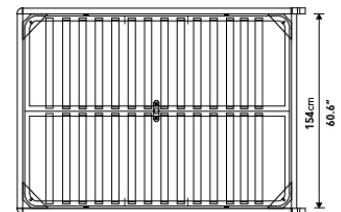

Details

- Smooth American walnut veneer
- California Phase 2 Compliant MDF
- Standard quality framing is secured with strong metal brackets
- European flexible slat system included
- Removable headboard pillows
- Approximately 2 inch mattress inset

Headboard cushion dimensions:

- Queen - 63.4" x 24.4" x 7.9"

- King - 81.5" x 24.4" x 7.9"

- Assembly required

*Mattress shown in images is 10" thick

Dimensions

64 in x 91.4 in x 28 in (Width x Depth x Height)
All measurements are approximations.

[Assembly Instructions](#)
[Download](#)

Queen Size

King Size