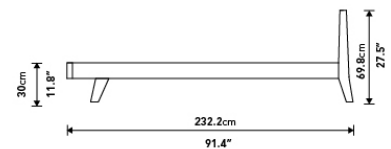

Details

- Smooth American walnut veneer
- California Phase 2 Compliant MDF
- Standard quality framing is secured with strong metal brackets
- European flexible slat system included
- Removable headboard pillows
- Approximately 2 inch mattress inset

Headboard cushion dimensions:

- Queen - 63.4" x 24.4" x 7.9"

- King - 81.5" x 24.4" x 7.9"

- Assembly required

*Mattress shown in images is 10" thick

Dimensions

64 in x 91.4 in x 28 in (Width x Depth x Height)
All measurements are approximations.

[Assembly Instructions](#)
[Download](#)

Queen Size

King Size