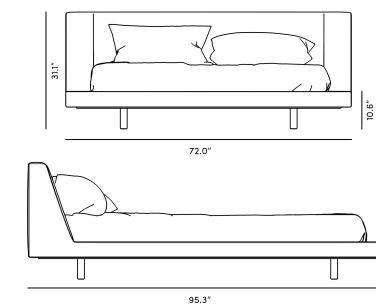

Details

- California Phase 2 Compliant MDF
- Standard quality framing is secured with strong metal brackets
- European flexible slat system included
- Upholstered in premium linen-blend fabric
- Full frame wrapped in triple layer multi-density foam cushioning
- Legs are black solid stainless steel
- 1 - 2 inch mattress inset
- Assembly required

*Mattress shown in images is 8" thick

Dimensions

72 in x 95.3 in x 31.1 in (Width x Depth x Height)
All measurements are approximations.

[Assembly Instructions](#)
[Download](#)

KING

QUEEN

CALIFORNIA KING