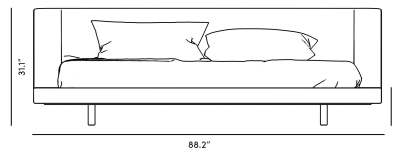

Rove Concepts

Harper Bed

Floating becomes an illusion with the creative support of solid stainless steel legs and imaginative design of an extremely wide-set and low frame. Inspired by Italian home design, Harper's fully upholstered frame is made from quality materials like California Phase 2 compliant MDF and durable fabrics. Subtle details, such as the slight wrap-around of the headboard, are the small features that make Harper a unique piece for the home. Harper's sophisticated representation of stylish modern design is available in King or Queen.

Details

- California Phase 2 Compliant MDF
- Standard quality framing is secured with strong metal brackets
- European flexible slat system included
- Upholstered in premium linen-blend fabric
- Full frame wrapped in triple layer multi-density foam cushioning
- Legs are black solid stainless steel
- 1 - 2 inch mattress inset
- Assembly required

*Mattress shown in images is 8" thick

Dimensions

72 in x 95.3 in x 31.1 in (Width x Depth x Height)
All measurements are approximations.

[Assembly Instructions](#)
[Download](#)

KING

QUEEN

CALIFORNIA KING