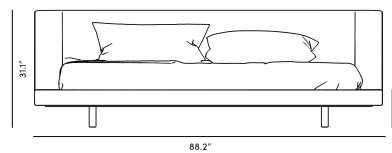

Rove Concepts

Harper Bed

Floating becomes an illusion with the creative support of solid stainless steel legs and imaginative design of an extremely wide-set and low frame. Inspired by Italian home design, Harper's fully upholstered frame is made from quality materials like California Phase 2 compliant MDF and durable fabrics. Subtle details, such as the slight wrap-around of the headboard, are the small features that make Harper a unique piece for the home. Harper's sophisticated representation of stylish modern design is available in King or Queen.

Details

- California Phase 2 Compliant MDF
- Standard quality framing is secured with strong metal brackets
- European flexible slat system included
- Upholstered in premium linen-blend fabric
- Full frame wrapped in triple layer multi-density foam cushioning
- Legs are black solid stainless steel
- 1 - 2 inch mattress inset
- Assembly required

*Mattress shown in images is 8" thick

Dimensions

72 in x 95.3 in x 31.1 in (Width x Depth x Height)
All measurements are approximations.

[Assembly Instructions](#)
[Download](#)

KING

QUEEN

CALIFORNIA KING