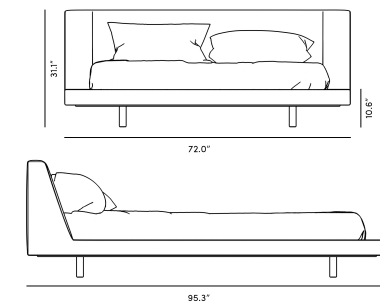

Rove Concepts

Harper Bed

Floating becomes an illusion with the creative support of solid stainless steel legs and imaginative design of an extremely wide-set and low frame. Inspired by Italian home design, Harper's fully upholstered frame is made from quality materials like California Phase 2 compliant MDF and durable fabrics. Subtle details, such as the slight wrap-around of the headboard, are the small features that make Harper a unique piece for the home. Harper's sophisticated representation of stylish modern design is available in King or Queen.

Details

- California Phase 2 Compliant MDF
- Standard quality framing is secured with strong metal brackets
- European flexible slat system included
- Upholstered in premium linen-blend fabric
- Full frame wrapped in triple layer multi-density foam cushioning
- Legs are black solid stainless steel
- 1 - 2 inch mattress inset
- Assembly required

*Mattress shown in images is 8" thick

Dimensions

72 in x 95.3 in x 31.1 in (Width x Depth x Height)
All measurements are approximations.

[Assembly Instructions](#)
[Download](#)

KING

QUEEN

CALIFORNIA KING