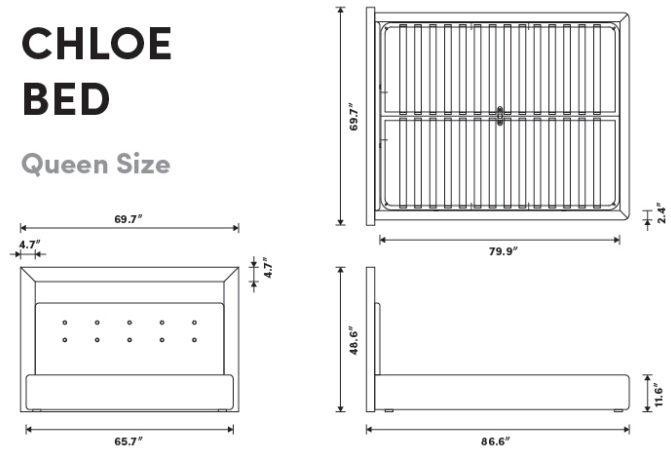

CHLOE BED

Queen Size