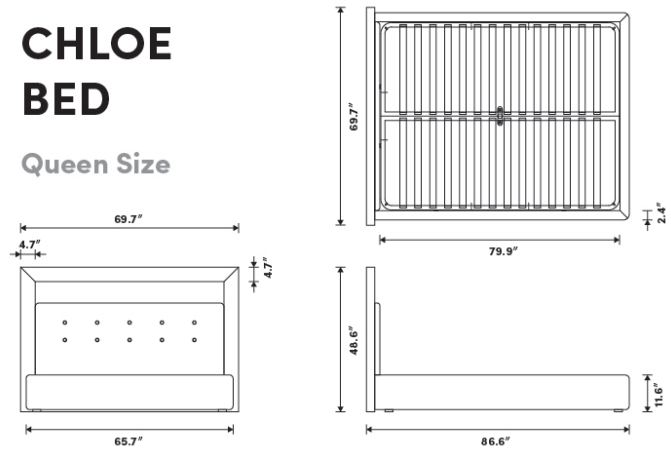

CHLOE BED

Queen Size