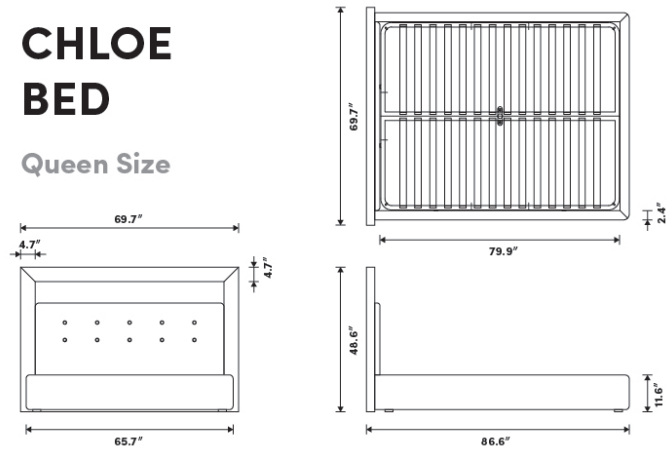

Details

- Smooth American walnut veneer
- California Phase 2 Compliant MDF
- Standard quality framing is secured with strong metal brackets
- European flexible slat system included
- Upholstered in premium linen-blend fabric
- Approximately 3 inch mattress inset
- Assembly required

*Mattress shown in images is 11" thick

Dimensions

69.7 in x 86.6 in x 48.6 in (Width x Depth x Height)
All measurements are approximations.

Assembly Instructions
[Download](#)

CHLOE BED

Queen Size

CHLOE BED

King Size