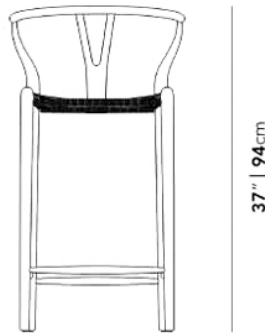

Rove Classics

Wishbone Counter Stool

The Wishbone Counter Stool is the taller version of one of the most classic designs from the mid century modern era. A rare combination of natural and practical, its misleadingly complex construction stems from the designer's extensive knowledge of wood. The fluid lines and minimalist style create an airy feel while the Y-back creates a truly organic impression. The curving top rail and tapered legs are stunning additions to the comfortably flexible yet sturdy woven seat.

Details

This premium Rove Concepts reproduction features:

- Single piece solid wood backrest/armrest without finger joints
- Available in solid ash wood with natural, walnut, black, or solid beech wood with painted lacquer finish
- Wood is treated with wood-wax oil
- Seat hand woven with durable paper cord
- Seat height: 24"

This item is not manufactured by or affiliated with the original designer(s) and associated parties.

Dimensions

21.7 in x 20.3 in x 37 in (Width x Depth x Height)

Seat Height: 24.6 in

Arm Height: 35.25 in

All measurements are approximations.

20.3" | 51.5cm

21.7" | 55cm