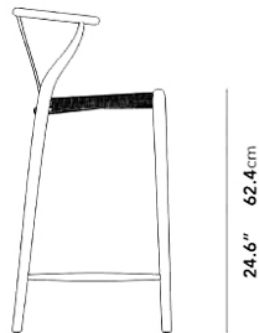

Rove Classics

Wishbone Counter Stool

The Wishbone Counter Stool is the taller version of one of the most classic designs from the mid century modern era. A rare combination of natural and practical, its misleadingly complex construction stems from the designer's extensive knowledge of wood. The fluid lines and minimalist style create an airy feel while the Y-back creates a truly organic impression. The curving top rail and tapered legs are stunning additions to the comfortably flexible yet sturdy woven seat.

Details

This premium Rove Concepts reproduction features:

- Single piece solid wood backrest/armrest without finger joints
- Available in solid ash wood with natural, walnut, black, or solid beech wood with painted lacquer finish
- Wood is treated with wood-wax oil
- Seat hand woven with durable paper cord
- Seat height: 24"

This item is not manufactured by or affiliated with the original designer(s) and associated parties.

Dimensions

21.7 in x 20.3 in x 37 in (Width x Depth x Height)

Seat Height: 24.6 in

Arm Height: 35.25 in

All measurements are approximations.

20.3" | 51.5cm

21.7" | 55cm