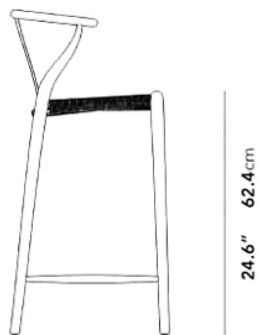

Rove Classics

Wishbone Counter Stool

The Wishbone Counter Stool is the taller version of one of the most classic designs from the mid century modern era. A rare combination of natural and practical, its misleadingly complex construction stems from the designer's extensive knowledge of wood. The fluid lines and minimalist style create an airy feel while the Y-back creates a truly organic impression. The curving top rail and tapered legs are stunning additions to the comfortably flexible yet sturdy woven seat.

Details

This premium Rove Concepts reproduction features:

- Single piece solid wood backrest/armrest without finger joints
- Available in solid ash wood with natural, walnut, black, or solid beech wood with painted lacquer finish
- Wood is treated with wood-wax oil
- Seat hand woven with durable paper cord
- Seat height: 24"

This item is not manufactured by or affiliated with the original designer(s) and associated parties.

Dimensions

21.7 in x 20.3 in x 37 in (Width x Depth x Height)

Seat Height: 24.6 in

Arm Height: 35.25 in

All measurements are approximations.

20.3" | 51.5cm

21.7" | 55cm