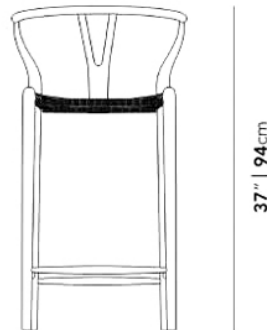

Rove Classics

Wishbone Counter Stool

The Wishbone Counter Stool is the taller version of one of the most classic designs from the mid century modern era. A rare combination of natural and practical, its misleadingly complex construction stems from the designer's extensive knowledge of wood. The fluid lines and minimalist style create an airy feel while the Y-back creates a truly organic impression. The curving top rail and tapered legs are stunning additions to the comfortably flexible yet sturdy woven seat.

Details

This premium Rove Concepts reproduction features:

- Single piece solid wood backrest/armrest without finger joints
- Available in solid ash wood with natural, walnut, black, or solid beech wood with painted lacquer finish
- Wood is treated with wood-wax oil
- Seat hand woven with durable paper cord
- Seat height: 24"

This item is not manufactured by or affiliated with the original designer(s) and associated parties.

Dimensions

21.7 in x 20.3 in x 37 in (Width x Depth x Height)

Seat Height: 24.6 in

Arm Height: 35.25 in

All measurements are approximations.

20.3" | 51.5cm

21.7" | 55cm