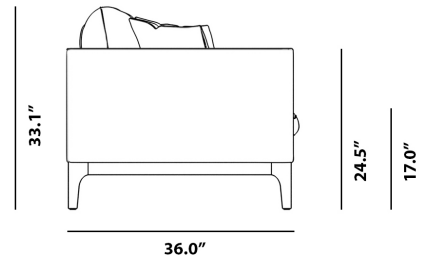

### Dimensions

79 in x 36 in x 33.1 in (Width x Depth x Height)

Seat Height: 17 in

Seat Depth: 26 in

Arm Height: 24.5 in

All measurements are approximations.

79.0"

33.1"

36.0"

24.5"

17.0"

26.0"