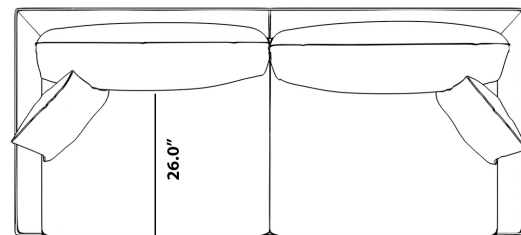

Dimensions

79 in x 36 in x 33.1 in (Width x Depth x Height)

Seat Height: 17 in

Seat Depth: 26 in

Arm Height: 24.5 in

All measurements are approximations.

79.0"

33.1"

36.0"

24.5"

17.0"

26.0"