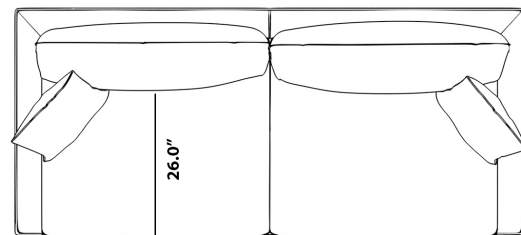

### Dimensions

79 in x 36 in x 33.1 in (Width x Depth x Height)

Seat Height: 17 in

Seat Depth: 26 in

Arm Height: 24.5 in

All measurements are approximations.

79.0"

33.1"

36.0"

24.5"

17.0"

26.0"