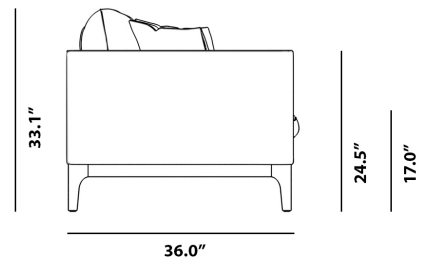

Dimensions

79 in x 36 in x 33.1 in (Width x Depth x Height)

Seat Height: 17 in

Seat Depth: 26 in

Arm Height: 24.5 in

All measurements are approximations.

79.0"

33.1"

36.0"

24.5"

17.0"

26.0"