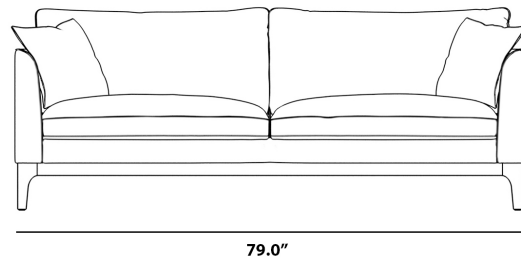

Dimensions

79 in x 36 in x 33.1 in (Width x Depth x Height)

Seat Height: 17 in

Seat Depth: 26 in

Arm Height: 24.5 in

All measurements are approximations.

79.0"

33.1"

36.0"

24.5"

17.0"

26.0"