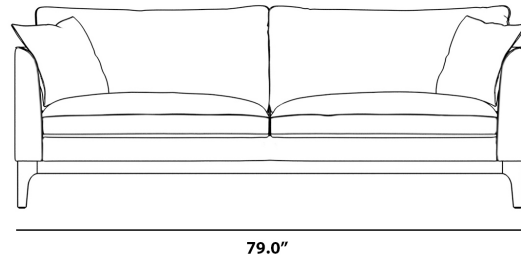

### Dimensions

79 in x 36 in x 33.1 in (Width x Depth x Height)

Seat Height: 17 in

Seat Depth: 26 in

Arm Height: 24.5 in

All measurements are approximations.

79.0"

33.1"

36.0"

24.5"

17.0"

26.0"