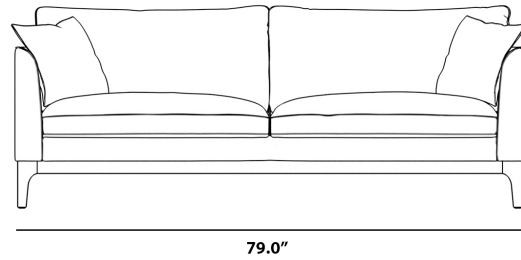

Dimensions

79 in x 36 in x 33.1 in (Width x Depth x Height)

Seat Height: 17 in

Seat Depth: 26 in

Arm Height: 24.5 in

All measurements are approximations.

79.0"